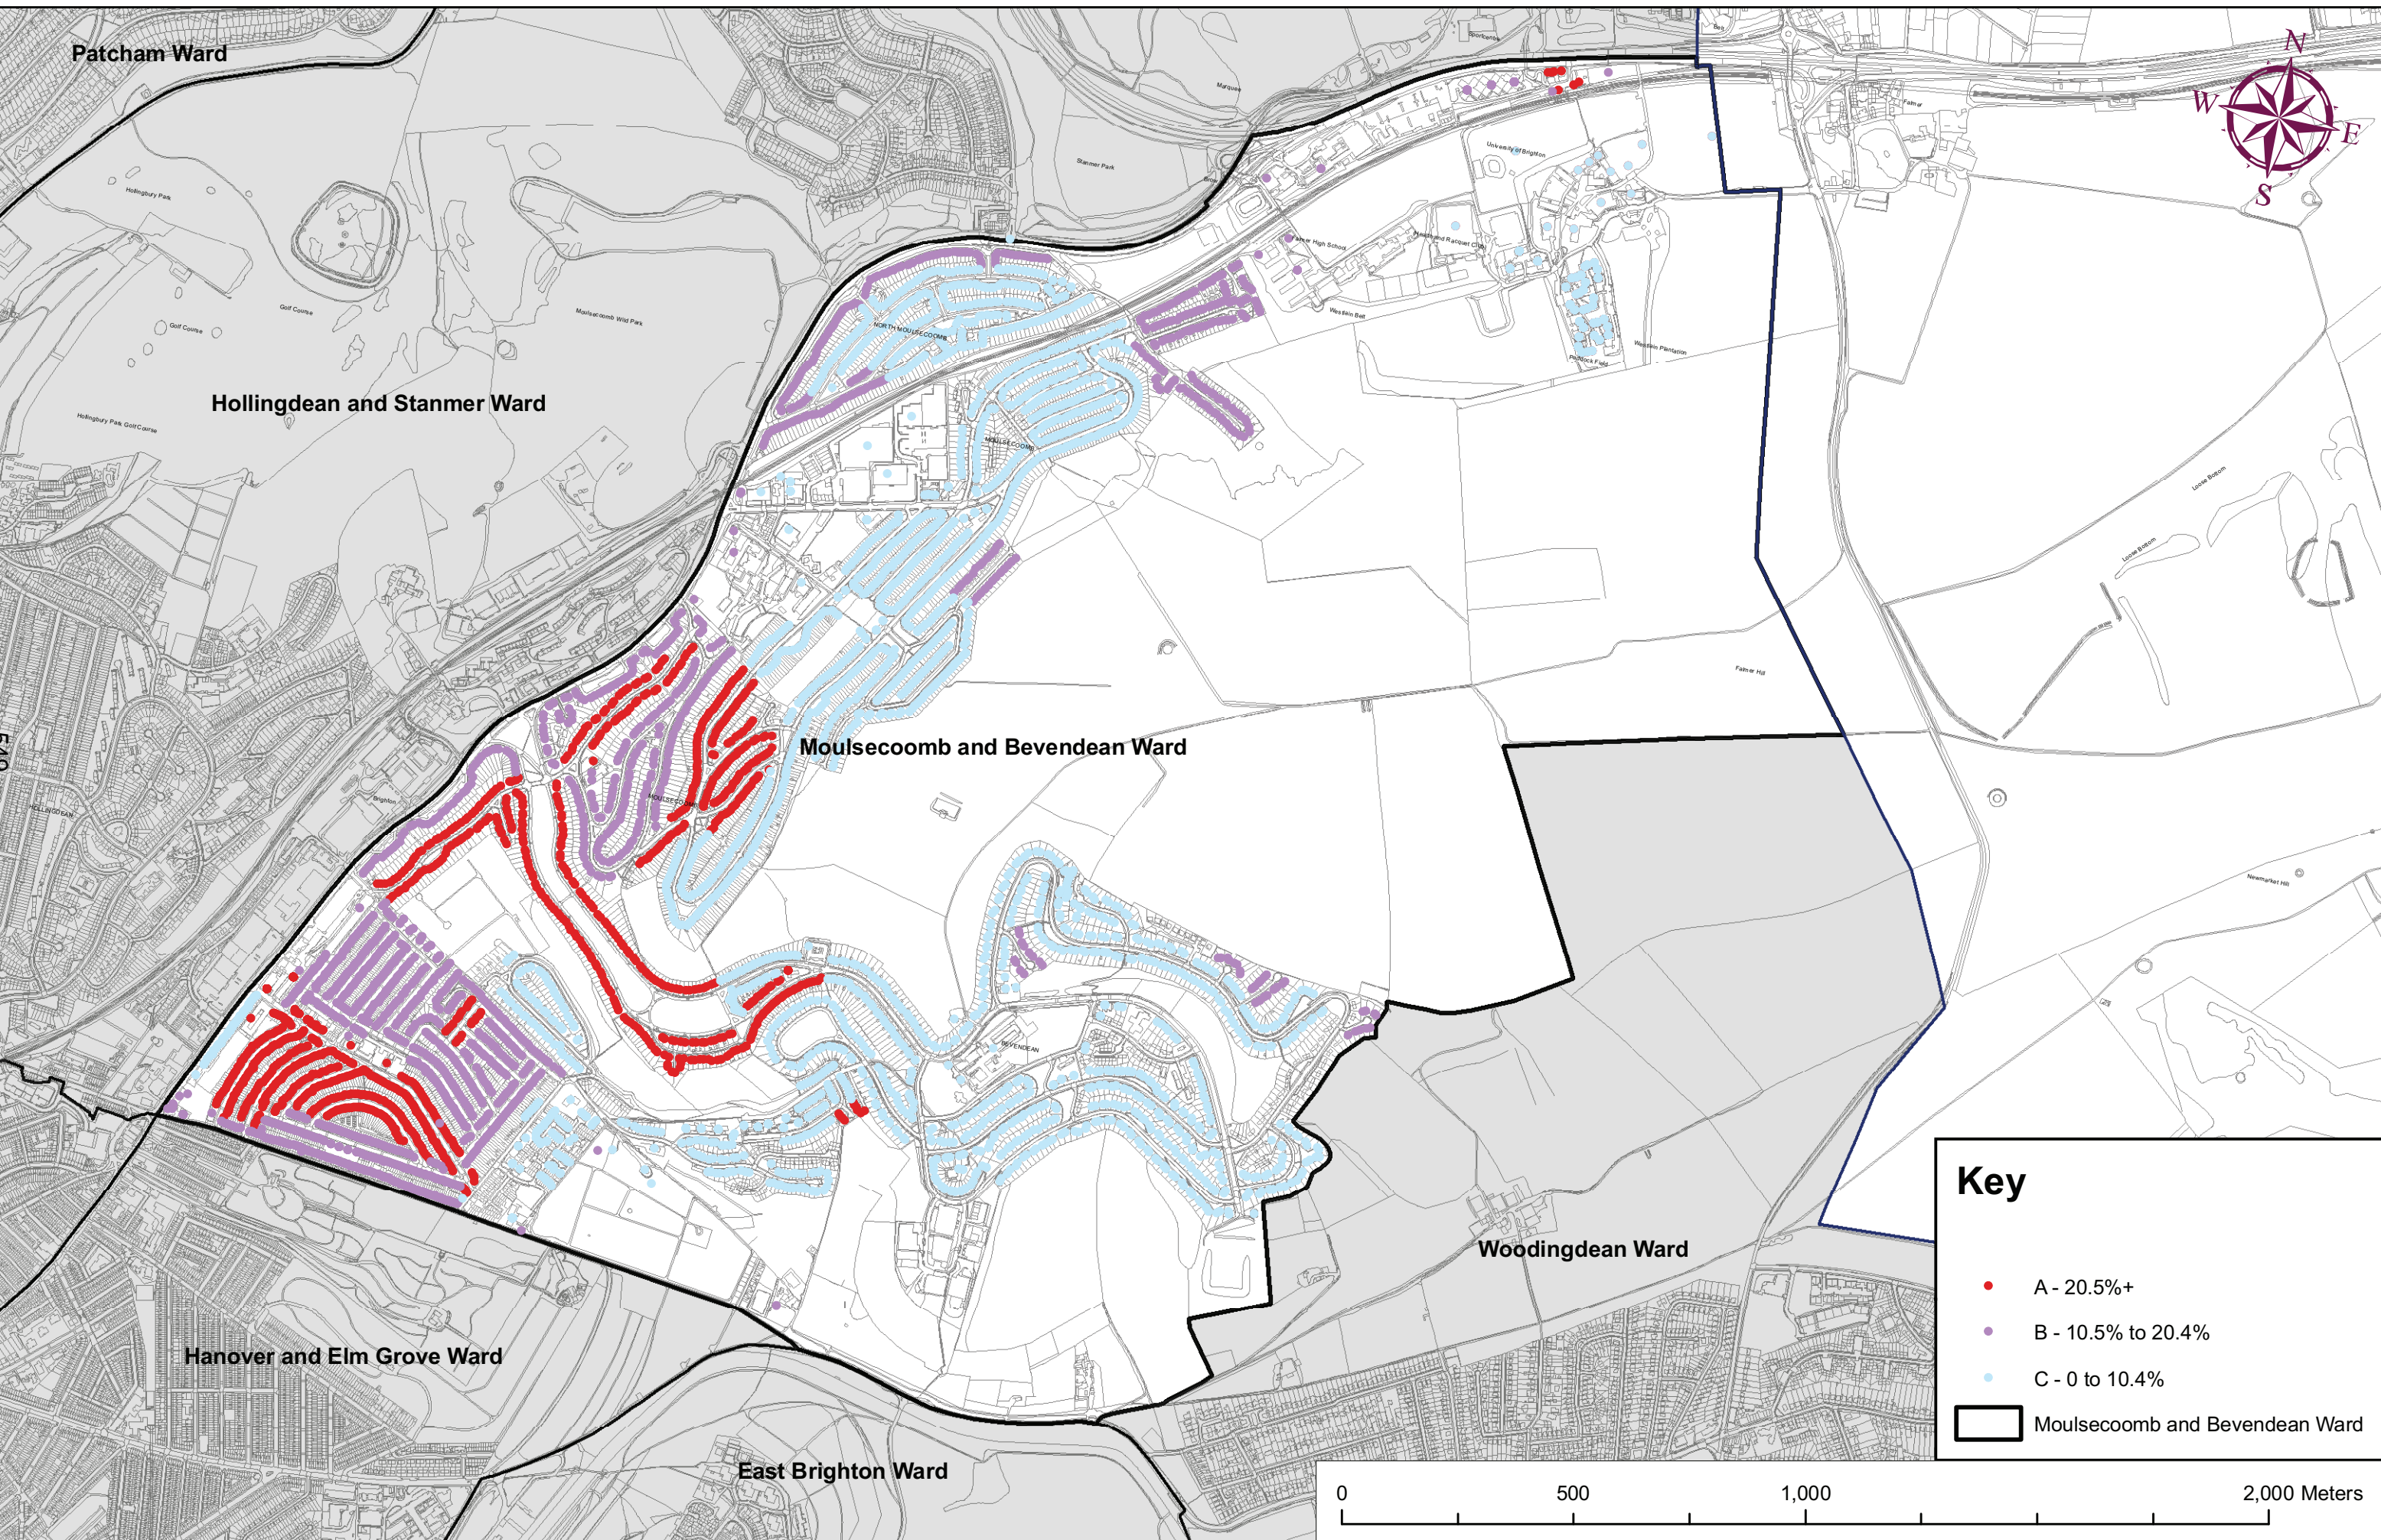

HMO & Student Housing Density: Moulsecoomb and Bevendean Ward

(c) Crown Copyright. All rights reserved. Licence: 100020999, Brighton & Hove City Council. 2011. © Planning & Public Protection, Information & Mapping, November 2011.